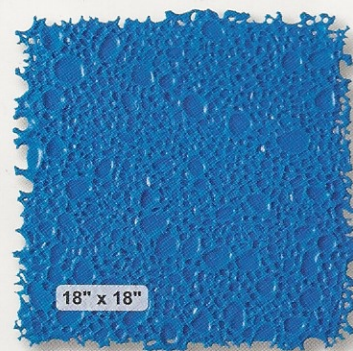

Note: All measurements are approximate

TEXTURE MATS & TOUCH-UP SKINS

Bluestone Texture Mats & Touch-up Skins

Available Tools:

- 18" x 18" – BST20018 (touch-up texture skin)
- 24" x 24" – BST20024 (touch-up texture skin)
- 36" x 36" – BST20036 (texture mat with handles)
- 48" x 48" – BST20048 (texture mat with handles)

Recommended Contractor Set: 4 – 48" x 48", 1 – 18" x 18", 1 Roller Sleeve

Suggested Touch-up and Detailing Tools:

Touch-up Texture Roller Sleeve: Bluestone – BSTR0920

River Bottom Texture Mats & Touch-up Skins

Available Tools:

- 18" x 18" – BST7018 (touch-up texture skin)
- 24" x 24" – BST7024 (touch-up texture skin)
- 36" x 36" – BST7036 (texture mat with handles)
- 48" x 48" – BST7048 (texture mat with handles)

Recommended Contractor Set: 4 – 48" x 48", 1 – 18" x 18"

Coarse Stone Texture Mats & Touch-up Skins

Available Tools:

- 18" x 18" – BST7418 (touch-up texture skin)
- 24" x 24" – BST7424 (touch-up texture skin)
- 36" x 36" – BST7436 (texture mat with handles)
- 48" x 48" – BST7448 (texture mat with handles)

Recommended Contractor Set: 4 – 48" x 48", 1 – 18" x 18", 1 Roller Sleeve

Suggested Touch-up and Detailing Tools:

Touch-up Texture Roller Sleeve: Coarse Stone – BSTR0974

Pebblestone Texture Mats & Touch-up Skins

Available Tools:

- 18" x 18" – BST8318 (touch-up texture skin)
- 24" x 24" – BST8324 (touch-up texture skin)
- 36" x 36" – BST8336 (texture mat with handles)
- 48" x 48" – BST8348 (texture mat with handles)

Recommended Contractor Set: 4 – 48" x 48", 1 – 18" x 18"