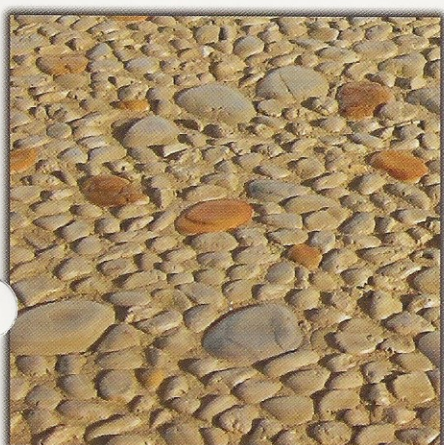

Pebblestone Texture Mats & Touch-up Skins

Available Tools:

- 18" x 18" – BST8318 (touch-up texture skin)
- 24" x 24" – BST8324 (touch-up texture skin)
- 36" x 36" – BST8336 (texture mat with handles)
- 48" x 48" – BST8348 (texture mat with handles)

Recommended Contractor Set: 4 – 48" x 48", 1 – 18" x 18"